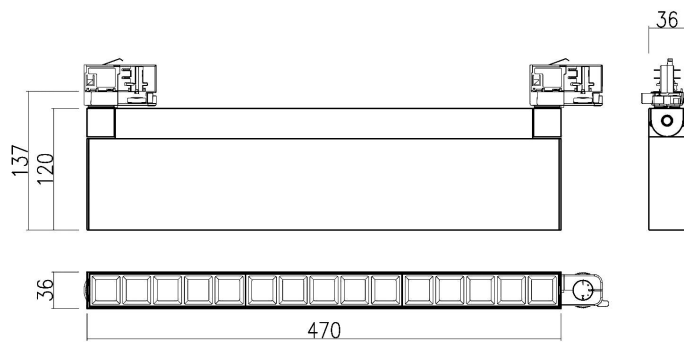

LDT-SERIES

TRACK MOUNTED ADJUSTABLE LINEAR DOWNLIGHT
FOR 3 CIRCUIT LIGHTING TRACK

LDT-S

Specifications and Dimensions subject to change without notice
Consult your representative for additional options and finishes