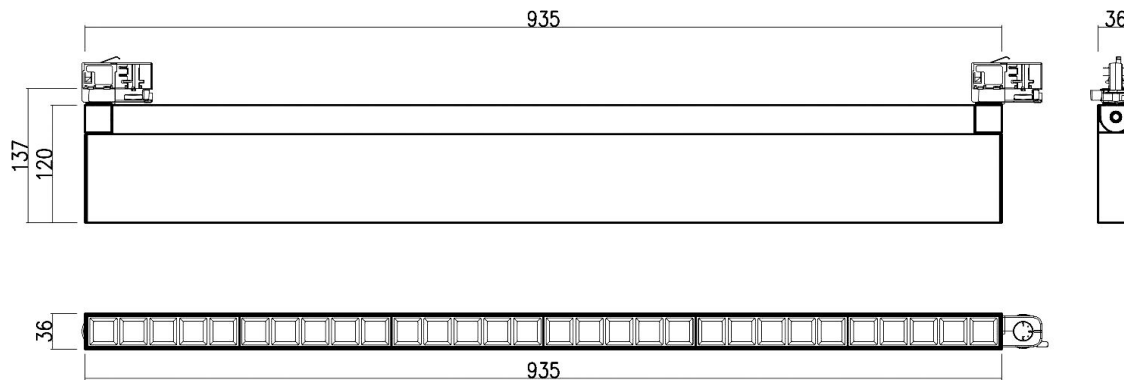

Medium
Beam

35°

Wide
Beam

45°

Wall
Washer

Specifications and Dimensions subject to change without notice

Consult your representative for additional options and finishes

LDT-SERIES

TRACK MOUNTED ADJUSTABLE LINEAR DOWNLIGHT
FOR 3 CIRCUIT LIGHTING TRACK

LDT-S

LDT-M

Specifications and Dimensions subject to change without notice
Consult your representative for additional options and finishes

LDT-SERIES

TRACK MOUNTED ADJUSTABLE LINEAR DOWNLIGHT
FOR 3 CIRCUIT LIGHTING TRACK

LDT-L

Specifications and Dimensions subject to change without notice
Consult your representative for additional options and finishes

LDT-SERIES

TRACK MOUNTED ADJUSTABLE LINEAR DOWNLIGHT
FOR 3 CIRCUIT LIGHTING TRACK

TECHNICAL INFORMATION

	LDT-S	LDT-M	LDT-L
Length (L x 36mm x 120mmH)	Small - L= 470mm	Medium - L= 625mm	Large -L= 935mm
Wattage	36 watt	48 watt	73 watt
Luminous Flux (4000K)	2458 lm	3674 lm	5588 lm
CRI (CRI90 optional)	CRI80	CRI80	CRI80
Beam Optic Option	15°, 35°, 45°	15°, 35°, 45°	15°, 35°, 45°
Wallwash Option (WW)	✓	✓	✓