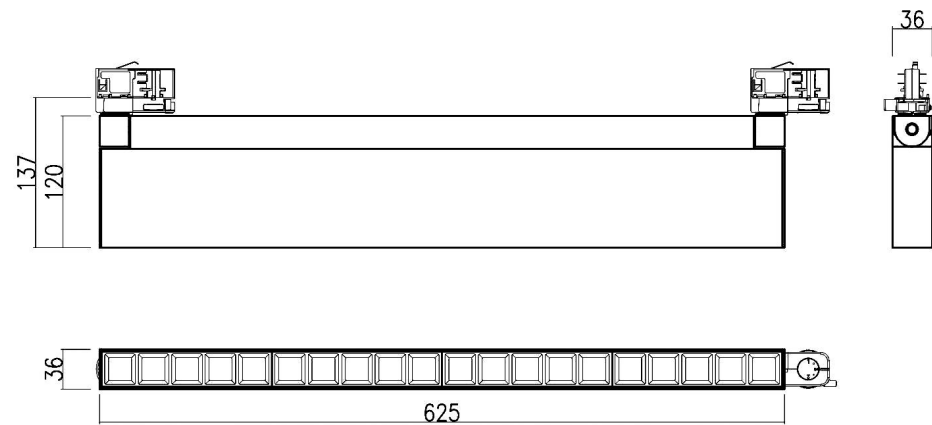

Medium
Beam

35°

Wide
Beam

45°

Wall
Washer

Specifications and Dimensions subject to change without notice

Consult your representative for additional options and finishes

LDT-SERIES

TRACK MOUNTED ADJUSTABLE LINEAR DOWNLIGHT
FOR 3 CIRCUIT LIGHTING TRACK

LDT-S

LDT-M

Specifications and Dimensions subject to change without notice
Consult your representative for additional options and finishes

LDT-SERIES

TRACK MOUNTED ADJUSTABLE LINEAR DOWNLIGHT
FOR 3 CIRCUIT LIGHTING TRACK

TECHNICAL INFORMATION

	LDT-S	LDT-M	LDT-L
Length (L x 36mm x 120mmH)	Small - L= 470mm	Medium - L= 625mm	Large -L= 935mm
Wattage	36 watt	48 watt	73 watt
Luminous Flux (4000K)	2458 lm	3674 lm	5588 lm
CRI (CRI90 optional)	CRI80	CRI80	CRI80
Beam Optic Option	15°, 35°, 45°	15°, 35°, 45°	15°, 35°, 45°
Wallwash Option (WW)	✓	✓	✓