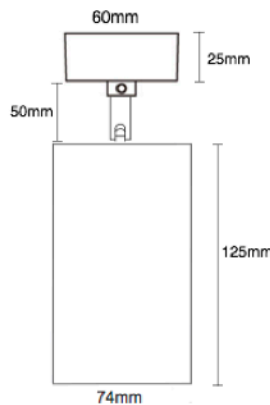

HIVE-WD

3-CIRCUIT Warm/Dim LED TRACK FIXTURE
Cylindrical

description

Aiming

360° swivel; 180° tilt, with 25°, 34° and 48° optic options.

Colour Temperature Options

- Warm/Dim (2000K - 3000K)

Special Features

Deep regressed LED position for glare control

Effects Devices

Designed to accept 2 additional effects devices

Power Supply

- Integral to track adaptor
- Remote when surface mounted

Options

- 3-Circuit adaptor
- Surface Mount

technical information

lamp module	VS active line luga	
Wattage	1.6 @ 50mA	12.8 @ 350mA
Colour Temp	2000K	3000K
Luminous Flux**	95 lm	900 lm
Efficacy	59 lm/w	70 lm/w
Colour Rendering	90 CRI	90 CRI

** Measure of the useful power emitted by a light source (amount of light produced out of the fixture).

ordering information

FITTING	WATTAGE	COLOUR TEMP	OPTICS	FINISH COLOUR
HIVE-WD	13 (Watts)	2/3K Warm/Dim (2K-3K)	25D 25 Degree	WH Matte White
HIVE-ON-WD			34D 34 Degree	BK Matte Black
			48D 48 Degree	

Specifications and Dimensions subject to change without notice
Consult your representative for additional options and finishes