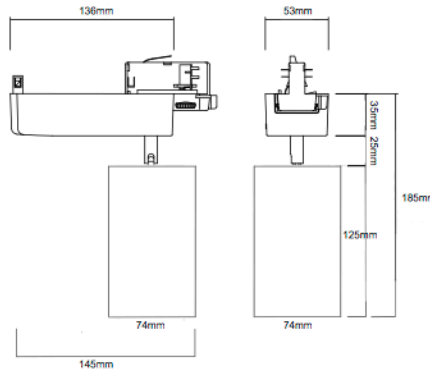

HIVE-WD

3-CIRCUIT Warm/Dim LED TRACK FIXTURE
Cylindrical

description

Aiming

360° swivel; 180° tilt, with 25°, 34° and 48° optic options.

Colour Temperature Options

- Warm/Dim (2000K - 3000K)

Special Features

Deep regressed LED position for glare control

Effects Devices

Designed to accept 2 additional effects devices

Power Supply

- Integral to track adaptor
- Remote when surface mounted

Options

- 3-Circuit adaptor
- Surface Mount

technical information

lamp module	VS active line luga	
Wattage	1.6 @ 50mA	12.8 @ 350mA
Colour Temp	2000K	3000K
Luminous Flux**	95 lm	900 lm
Efficacy	59 lm/w	70 lm/w
Colour Rendering	90 CRI	90 CRI

** Measure of the useful power emitted by a light source (amount of light produced out of the fixture).

ordering information

FITTING	WATTAGE	COLOUR TEMP	OPTICS	FINISH COLOUR
HIVE-WD	13 (Watts)	2/3K Warm/Dim (2K-3K)	25D 25 Degree	WH Matte White
HIVE-ON-WD			34D 34 Degree	BK Matte Black
			48D 48 Degree	

Specifications and Dimensions subject to change without notice
Consult your representative for additional options and finishes