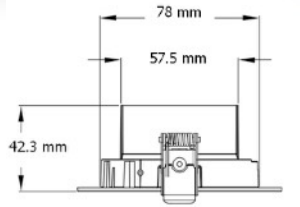

FWA-WD

RECESSED Warm/Dim LED DOWNLIGHT
Round Fixed Wide Aperture

CUT OUT

description

Aiming

Fixed downlight with 25°, 34° and 48° optic options

Colour Temperature Options

- Warm/Dim (2000K - 3000K)

Special Features

Deep regressed LED position for glare control

Effects Devices

Designed to accept 2 additional effects devices

Trim plate

Plaster ceiling installation with proud trim

Retention

Spring clips accommodate varying ceiling thicknesses and ensure snug fit against ceiling.

technical information

lamp module	VS active line luga	
Wattage	1.6 @ 50mA	12.8 @ 350mA
Colour Temp	2000K	3000K
Luminous Flux**	95 lm	900 lm
Efficacy	59 lm/w	70 lm/w
Colour Rendering	90 CRI	90 CRI

** Measure of the useful power emitted by a light source (amount of light produced out of the fixture).

ordering information

FITTING	WATTAGE	COLOUR TEMP	OPTICS	FINISH COLOUR

FWA-WD

13 (Watts)

2/3K Warm/Dim (2K-3K)

25D 25 Degree
34D 34 Degree
48D 48 Degree

WH Matte White
BK Matte Black
SS Stainless

** IP44 rated also available

Specifications and Dimensions subject to change without notice
Consult your representative for additional options and finishes