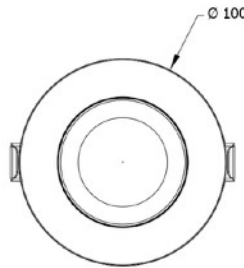

FWA-WD

RECESSED Warm/Dim LED DOWNLIGHT
Round Fixed Wide Aperture

CUT OUT

description

Aiming

Fixed downlight with 25°, 34° and 48° optic options

Colour Temperature Options

- Warm/Dim (2000K - 3000K)

Special Features

Deep regressed LED position for glare control

Effects Devices

Designed to accept 2 additional effects devices

Trim plate

Plaster ceiling installation with proud trim

Retention

Spring clips accommodate varying ceiling thicknesses and ensure snug fit against ceiling.

technical information

lamp module	VS active line luga	
Wattage	1.6 @ 50mA	12.8 @ 350mA
Colour Temp	2000K	3000K
Luminous Flux**	95 lm	900 lm
Efficacy	59 lm/w	70 lm/w
Colour Rendering	90 CRI	90 CRI

** Measure of the useful power emitted by a light source (amount of light produced out of the fixture).

ordering information

FITTING	WATTAGE	COLOUR TEMP	OPTICS	FINISH COLOUR

FWA-WD

13 (Watts)

2/3K Warm/Dim (2K-3K)

25D 25 Degree
34D 34 Degree
48D 48 Degree

WH Matte White
BK Matte Black
SS Stainless

** IP44 rated also available

Specifications and Dimensions subject to change without notice
Consult your representative for additional options and finishes