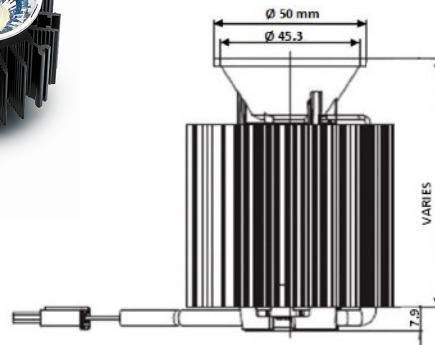

FWA-WD

RECESSED Warm/Dim LED DOWNLIGHT
Round Fixed Wide Aperture

CUT OUT

description

Aiming

Fixed downlight with 25°, 34° and 48° optic options

Colour Temperature Options

- Warm/Dim (2000K - 3000K)

Special Features

Deep regressed LED position for glare control

Effects Devices

Designed to accept 2 additional effects devices

Trim plate

Plaster ceiling installation with proud trim

Retention

Spring clips accommodate varying ceiling thicknesses and ensure snug fit against ceiling.

technical information

lamp module	VS active line luga	
Wattage	1.6 @ 50mA	12.8 @ 350mA
Colour Temp	2000K	3000K
Luminous Flux**	95 lm	900 lm
Efficacy	59 lm/w	70 lm/w
Colour Rendering	90 CRI	90 CRI

** Measure of the useful power emitted by a light source (amount of light produced out of the fixture).

ordering information

FITTING	WATTAGE	COLOUR TEMP	OPTICS	FINISH COLOUR

FWA-WD

13 (Watts)

2/3K Warm/Dim (2K-3K)

25D 25 Degree
34D 34 Degree
48D 48 Degree

WH Matte White
BK Matte Black
SS Stainless

** IP44 rated also available

Specifications and Dimensions subject to change without notice
Consult your representative for additional options and finishes