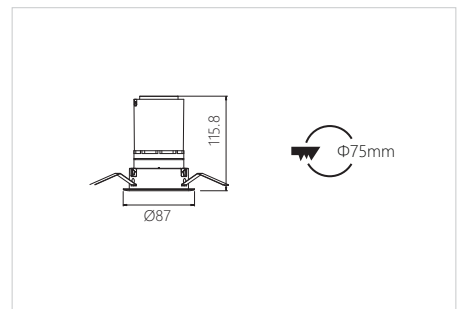

BHH61075C

RECESSED MINI LED DOWNLIGHT

Round Fixed

PRODUCT CODE	BHH61075C
IP RATING:	IP20 / IP44
UGR RATING:	UGR ≤ 8
TYPE:	FIXED
POWER:	12W / 15W
LUMINOUS FLUX:	1000lm - 1250lm
BEAM ANGLE:	10° / 24° / 36° / 45°
COLOUR TEMP:	2700K / 3000K / 4000K
DIMMING:	NON-DIM / MAINS / DALI
CRI:	Ra >90
LIGHT SOURCE:	CREE LED COB
MATERIAL:	DIE-CAST ALUMINIUM
INSTALLATION:	RECESSED INSTALLATION WITH TRIM
OPTIONAL INSTALLATION:	RECESSED INSTALLATION TRIMLESS