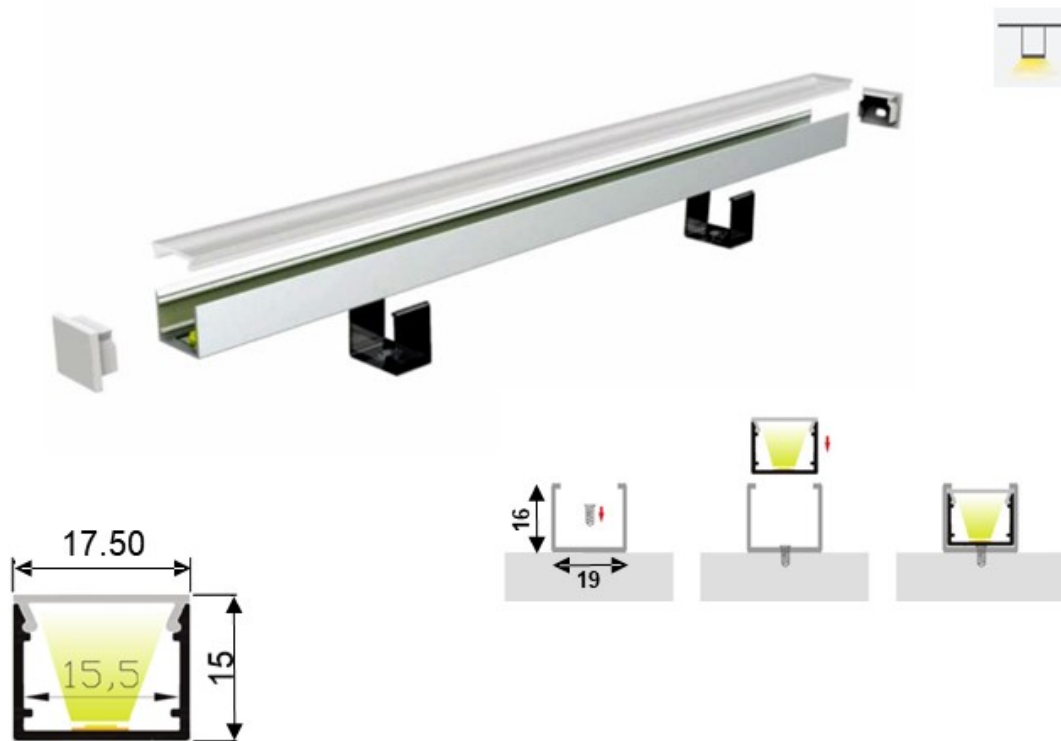

VUELITE | ALPHA

LED LINEAR EXTRUSION | IP20, IP44, IP65

ALPHA | SURFACE MOUNT

FEATURES

- Flexible LED strip within aluminium extrusion
- 120° viewing angle
- Dot-Free
- **IP20, IP44, IP65**

Colour Temperature Options

- 2700K - V Warm White
- 3000K - Warm White
- 4000K - Neutral White
- RGBW - Red, Green, Blue, White-2700K
- TW - Tunable White (2200K-6500K)

Installation

- Surface Mounting Brackets

Colour Rendering Index

- 90CRI **standard
- 80CRI available upon request

Cutting Increments

- 33.33mm
- 71.5mm (RGBW)

Specifications and Dimensions subject to change without notice

Consult your representative for additional options and finishes

Specifications and Dimensions subject to change without notice
 Consult your representative for additional options and finishes

VUELITE

LED LINEAR EXTRUSION

ORDERING INFORMATION

(Refer to Technical information for Ordering Details)