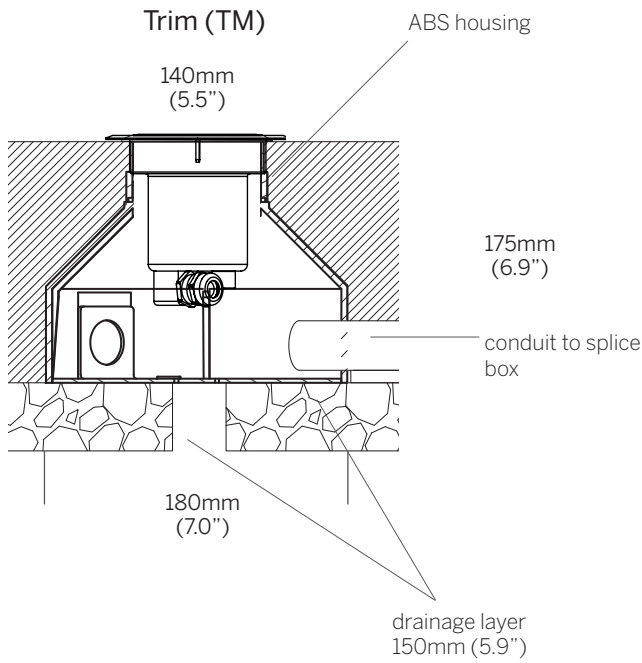

RDD140 Deco

Dimensions

Floor - Installation Housing

International: +385 52 255 324 filixlighting.com info@filixlighting.com
Europe/GmbH: info@filixlighting.com
Europe MENA: info@filixlighting.com
North America: filixlighting.com info@filixlighting.com

Filix reserves the right to make technical changes without notice.