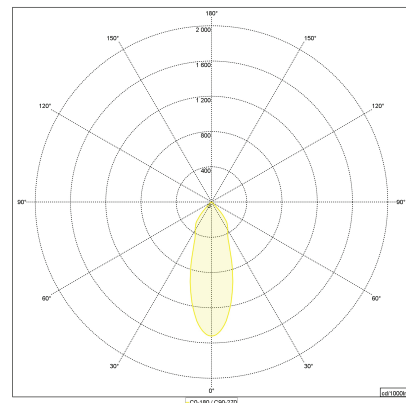

Polar Curve 36°

Example - PRODUCT CODE: LN60-10-3K-36D-01-SN-BK

PROJECT
NAME: REF
TYPE: