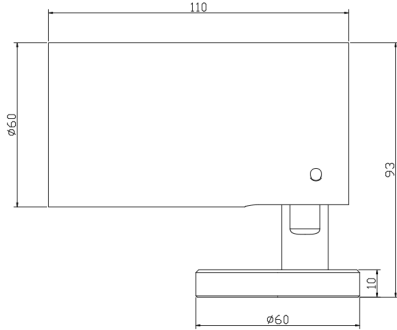

LUNA 60

PRODUCT CODE: LN60

IK07

IP66

excl.

MOUNTING

Type: Surface base -01 Extension bracket -02 Spike -03

ELECTRICAL

Control gear needed: Yes
Control gear included: No
Dimming: Reference driver

DIMENSIONS

Diameter: 60 mm
Length: 110 mm
Colour Finish: White -WH Black -BK Aged Brass -AB

LIGHT

Adjustability: Tilt + 355° Rotation
Light distribution: Direct
Beam Angles: 12° 24° 36° 50° 10°x40° 40°x10°
Optic Accessories: Honeycomb -01
Accessories: Visor -VS Snoot -SN

LED DESCRIPTION

Type: LED
Power Consumption: 10W -10
Delivered Lumens: 570 lm (3000K)
Life time: 50000h L90 B10 (Ta 25°C)
Colour rendering index (CRI): MacAdam: 80 (2200K) 90 (2700K-3000K)
3
Colour Temperature: 2200K 2700K 3000K PC AMBER