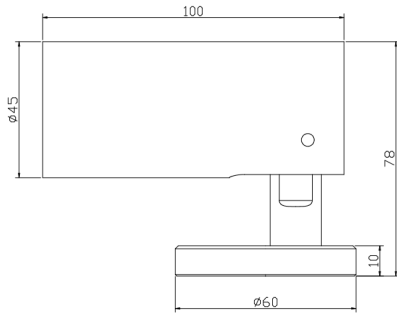

LUNA 45

PRODUCT CODE: LN45

IK97 IP66  excl.

MOUNTING

Type: Surface base -01 Extension bracket -02 Spike -03

ELECTRICAL

Control gear needed: Yes
Control gear included: No
Dimming: Reference driver

DIMENSIONS

Diameter: 45 mm
Length: 100 mm
Colour Finish: White -WH Black -BK Aged Brass -AB

LIGHT

Adjustability: Tilt + 355° Rotation
Light distribution: Direct
Beam Angles: 12° 24° 36° 50° 10°x40° 40°x10°
Optic Accessories: Honeycomb -01
Accessories: Visor -VS Snoot -SN

LED DESCRIPTION

Type: LED
Power Consumption: 5W -05
Delivered Lumens: 290 lm (3000K)
Life time: 50000h L90 B10 (Ta 25°C)
Colour rendering index (CRI): MacAdam: 80 (2200K) 90 (2700K-3000K)
3
Colour Temperature: 2200K 2700K 3000K PC AMBER

Polar Curve 36°

PROJECT
NAME: REF
TYPE: