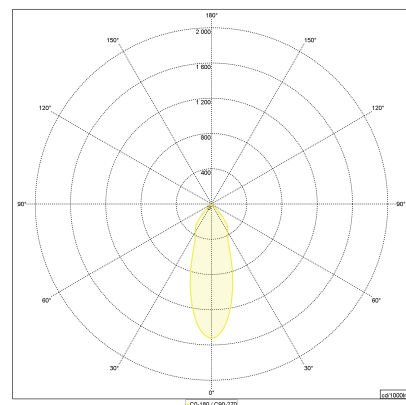

Polar Curve 36°

PROJECT
NAME: REF
TYPE: