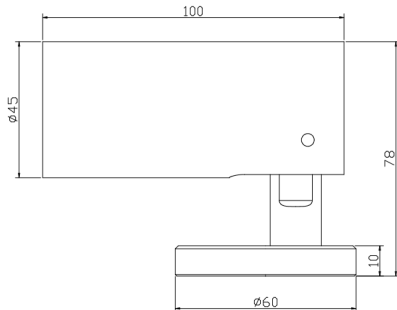

LUNA 45 W2X

PRODUCT CODE: LN45

IK97

IP66

excl.

MOUNTING

Type: Surface base -01

ELECTRICAL

Control gear needed: Yes
Control gear included: No
Dimming: Reference driver

DIMENSIONS

Diameter: 45 mm
Length: 100 mm
Colour Finish: White -WH Black -BK Aged Brass -AB

LIGHT

Adjustability: Tilt + 355° Rotation
Light distribution: Direct
Beam Angles: 12° 24° 36° 50° 10°x40° 40°x10°
Optic Accessories: Honeycomb -01
Accessories: Visor -VS Snoot -SN

LED DESCRIPTION

Type: LED
Power Consumption: 2x5W -05
Delivered Lumens: 290 lm (3000K)
Life time: 50000h L90 B10 (Ta 25°C)
Colour rendering index (CRI): MacAdam: 80 (2200K) 90 (2700K-3000K)
3
Colour Temperature: 2200K 2700K 3000K PC AMBER

Example - PRODUCT CODE: LN45-2WX-05-3K-36D-SN-BK

TECHNICAL DESCRIPTION

The Obscura Luna 45 is a high-performance, compact LED projector, crafted for optical precision and versatility. It offers four standard color temperatures — 2200K, 2700K, 3000K and PC Amber