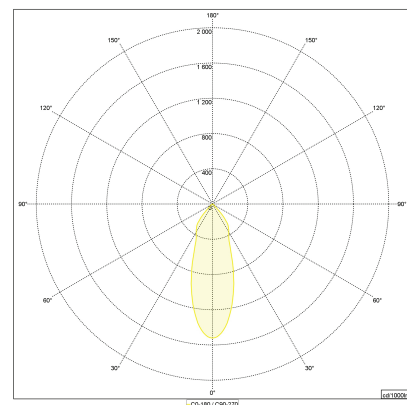

Polar Curve 36°

PROJECT
NAME: REF
TYPE: