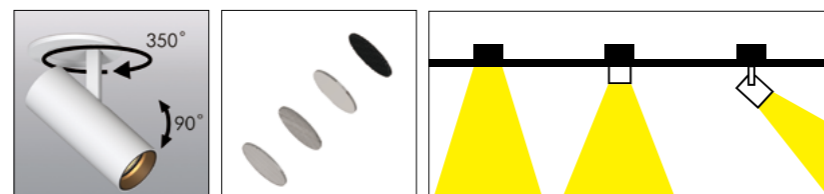

Focus series

← Back

2703LED

Quickinfo

GENERAL
Recessed
IP20

LED
CITIZEN
15W, 20W
2700K, 3000K, 4000K, 5000K
50000h@L80
CRI ≥ 90
SDCM: 3

OPTICAL
Direct illumination
Beam angle 15° /24° /38°
Optical accessories

ELECTRICAL
NON-DIM
PHASE
1-10V
DALI
BLUETOOTH

PHYSICAL
Aluminum

Description

Stretchable design, thick and solid appearance, can provide high power lighting.

Applications

Shopping malls, Museums, Galleries, Exhibition halls, Hotels, Restaurants, Bars, Convention centers, etc.

Features

Standard configuration

COLOUR TEMPERATURE
2700K
3000K

CONTROL
NON-DIM

OPTICAL
15° /24° /38°

COLOUR(housing)
White

COLOUR(reflector)
Black

Extended configuration

COLOUR TEMPERATURE
4000K
5000K

CONTROL
DALI, PHASE, 1-10V

COLOUR(housing)
Black

Options on request

CONTROL
BLUETOOTH

Parameters

POWER	VF	CURRENT	CCT	LUMINOUS FLUX
15W	36V	350mA	2700K	945~1064 lm
			3000K	1072~1122 lm
20W	36V	500mA	2700K	1303~1468 lm
			3000K	1500~1570 lm

Test standards:
Citizen COB, CRI 90, tolerance range of electrical and optical parameters: ±10%.

Light Distribution

20W 15° 3000K Ra90			20W 24° 3000K Ra90			20W 38° 3000K Ra90		
H(m)	E(lx)	D(m)	H(m)	E(lx)	D(m)	H(m)	E(lx)	D(m)
3	1609	0.84	3	809	1.27	3	415	1.98
4	905	1.12	4	455	1.69	4	233	2.64
5	579	1.41	5	291	2.11	5	149	3.30
6	402	1.69	6	202	2.53	6	104	3.97
7	296	1.97	7	149	2.95	7	76	4.63

Light effect and planning aid

Technical drawing