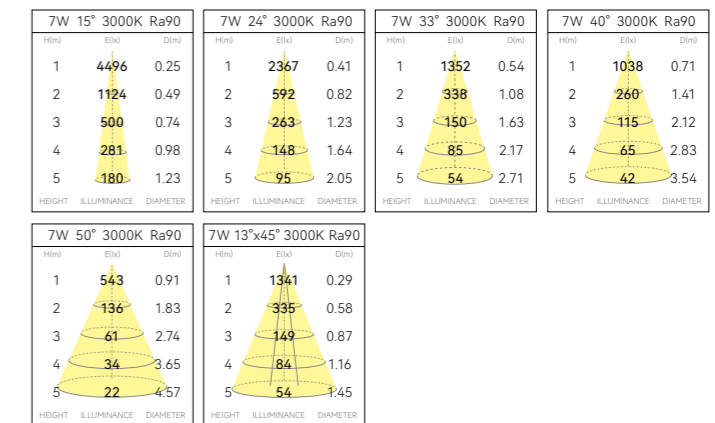

OPTICAL
15° / 24° / 33° / 40° / 50° / 13° x 45°

COLOUR(housing)
White

COLOUR(reflector)
Dark light

Extended configuration

COLOUR TEMPERATURE
4000K
5000K

CONTROL
DALI, PHASE, 1-10V

OPTICAL
60° (white reflector)

COLOUR(housing)
Black

COLOUR(reflector)
Specular, Black, White

Options on request

CONTROL
BLUETOOTH

Parameters

POWER	VF	CURRENT	CCT	LUMINOUS FLUX
7W	9V	700mA	2700K 3000K	312~446 lm 391~485 lm

Test standards:
OSRAM LED, CRI 90, tolerance range of electrical and optical parameters: ±10%.

Light Distribution

Light effect and planning aid

Emphasis of objects or architectural elements. Wide-beam illumination of larger objects or spatial zones.

Mounting dimension