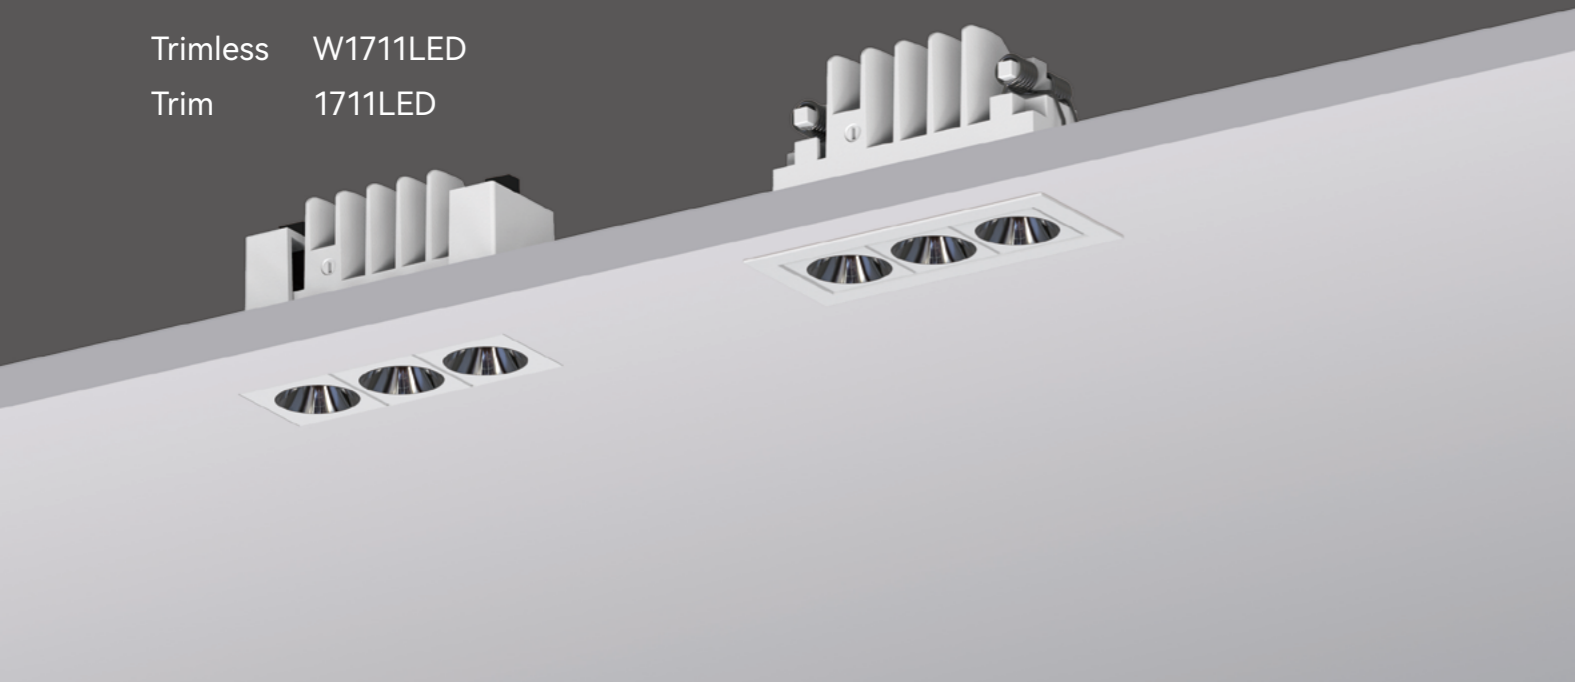

Mini LC series [← Back](#)

Trimless W1711LED
Trim 1711LED

Quickinfo

GENERAL
Recessed
IP20~IP44

LED
OSRAM
7W
2700K, 3000K, 4000K, 5000K
50000h@L80
CRI ≥ 90
SDCM: 5

OPTICAL
Direct illumination
Beam angle
15° / 24° / 33° / 40° / 50° / 60° / 13° x 45°
Optical accessories

ELECTRICAL
NON-DIM
PHASE
1-10V
DALI
BLUETOOTH

PHYSICAL
Aluminum

Description

Linear spotlight with three heads modelling design, small size and good concealment can better integrate into the space.

Applications

OPTICAL
15° / 24° / 33° / 40° / 50° / 13° x 45°

COLOUR(housing)
White

COLOUR(reflector)
Dark light

Extended configuration

COLOUR TEMPERATURE
4000K
5000K

CONTROL
DALI, PHASE, 1-10V

OPTICAL
60° (white reflector)