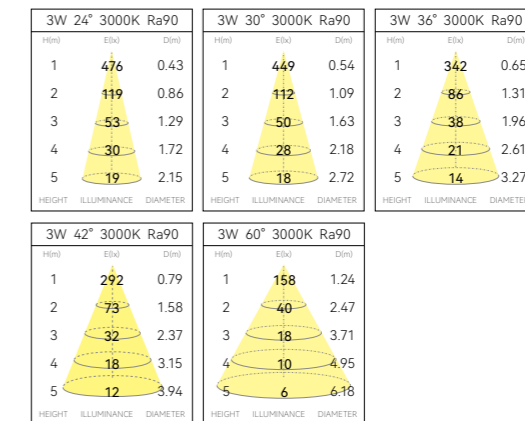

OPTICAL

24° / 30° / 36° / 42° / 60°

COLOUR(housing)

White, specular chrome,
dark chrome

COLOUR(reflector)

White, specular chrome,
dark chrome

Extended configuration

COLOUR TEMPERATURE

4000K
5000K

CONTROL

DALI, PHASE, 1-10V

Options on request

CONTROL

BLUETOOTH

Parameters

POWER	VF	CURRENT	CCT	LUMINOUS FLUX
3W	3V	700mA	2700K	119~163 lm
			3000K	122~164 lm

Test standards:
Nichia LED, CRI 90, tolerance range of electrical and optical parameters: ±10%.

Light Distribution

Light effect and planning aid

Emphasis of objects or architectural elements.

Mounting dimension