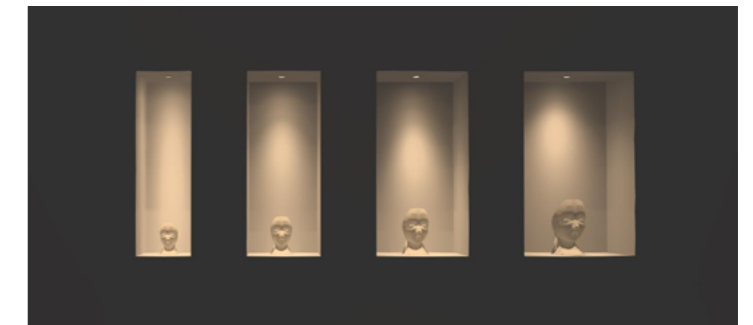

Light effect and planning aid

Emphasis of objects or architectural elements.