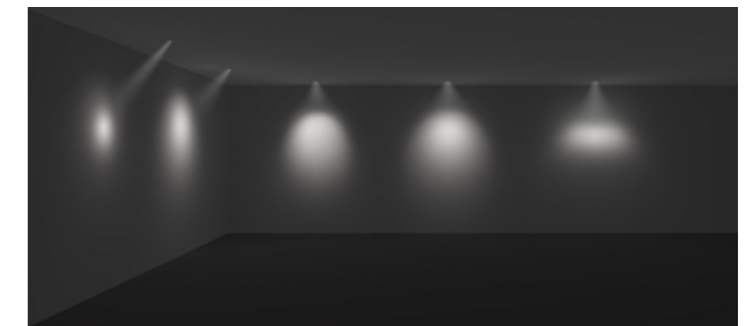

ELECTRICAL
NON-DIM
PHASE
1-10V
DALI
BLUETOOTH

PHYSICAL
Aluminum

Description

Linear spotlight with five heads modelling and adjustable design can realize precise projection in narrow space, and can be easily integrated into any environment.

OPTICAL
15° / 24° / 33° / 40° / 50° / 13° x 45°

COLOUR(housing)
White + Black

COLOUR(reflector)
Dark light

Extended configuration

COLOUR TEMPERATURE
4000K
5000K

CONTROL
DALI, PHASE, 1-10V

OPTICAL
60° (white reflector)

COLOUR(housing)
Black, White

COLOUR(reflector)
Specular, Black, White

Options on request

CONTROL
BLUETOOTH

Parameters

POWER	VF	CURRENT	CCT	LUMINOUS FLUX
12W	15V	700mA	2700K 3000K	558~689 lm 654~813 lm

Test standards:
OSRAM LED, CRI 90, tolerance range of electrical and optical parameters: ±10%.

Light Distribution

Light effect and planning aid

Emphasis of objects or architectural elements. Wide-beam illumination of larger objects or spatial zones.

Mounting dimension