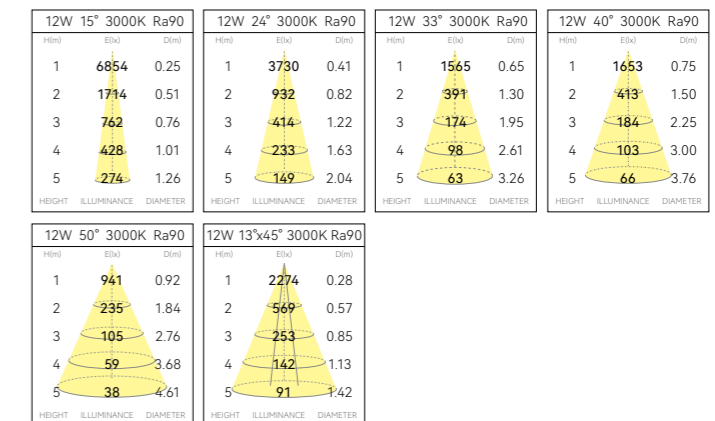

OPTICAL
15° / 24° / 33° / 40° / 50° / 13° x 45°

COLOUR(housing)
White + Black

COLOUR(reflector)
Dark light

Extended configuration

COLOUR TEMPERATURE
4000K
5000K

CONTROL
DALI, PHASE, 1-10V

OPTICAL
60° (white reflector)

COLOUR(housing)
Black, White

COLOUR(reflector)
Specular, Black, White

Options on request

CONTROL
BLUETOOTH

Parameters

POWER	VF	CURRENT	CCT	LUMINOUS FLUX
12W	15V	700mA	2700K 3000K	558~689 lm 654~813 lm

Test standards:
OSRAM LED, CRI 90, tolerance range of electrical and optical parameters: ±10%.

Light Distribution

Light effect and planning aid

Emphasis of objects or architectural elements. Wide-beam illumination of larger objects or spatial zones.

Mounting dimension