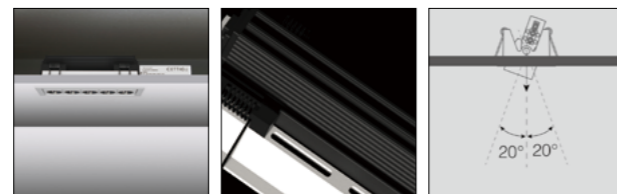

Mini LC series [← Back](#)

Adjustable 11181LED

Quickinfo

GENERAL
Recessed
IP20

LED
OSRAM
12W
2700K, 3000K, 4000K, 5000K
50000h@L80
CRI ≥ 90
SDCM: 5

OPTICAL
Direct illumination
Beam angle
15° / 24° / 33° / 40° / 50° / 60° / 13° x 45°
Optical accessories

ELECTRICAL
NON-DIM
PHASE
1-10V
DALI
BLUETOOTH

PHYSICAL
Aluminum

Description

Linear spotlight with five heads modelling and adjustable design can realize precise projection in narrow space, and can be easily integrated into any environment.

Applications

Villas, Residence buildings, Galleries, Star-rated Hotels, Shopping centers, Exhibition halls, Bars, Restaurants, Offices, etc.

Features

Standard configuration

COLOUR TEMPERATURE
2700K
3000K

CONTROL
NON-DIM

OPTICAL
15° / 24° / 33° / 40° / 50° / 13° x 45°

COLOUR(housing)
White + Black

COLOUR(reflector)
Dark light

Extended configuration

COLOUR TEMPERATURE
4000K
5000K

CONTROL
DALI, PHASE, 1-10V

OPTICAL
60° (white reflector)

COLOUR(housing)
Black, White

COLOUR(reflector)
Specular, Black, White

Options on request

CONTROL
BLUETOOTH

Parameters

POWER	VF	CURRENT	CCT	LUMINOUS FLUX
12W	15V	700mA	2700K 3000K	558~689 lm 654~813 lm

Test standards:
OSRAM LED, CRI 90, tolerance range of electrical and optical parameters: ±10%.

Light Distribution

Light effect and planning aid

Mounting dimension