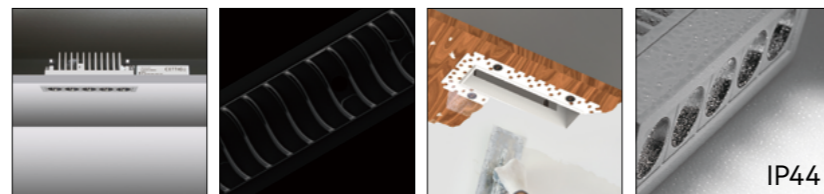

Mini LC series [← Back](#)

Trimless W11111LED
Trim 11111LED

Quickinfo

GENERAL
Recessed
IP20~IP44

LED
OSRAM
12W
2700K, 3000K, 4000K, 5000K
50000h@L80
CRI ≥ 90
SDCM: 5

OPTICAL
Direct illumination
Beam angle
15° / 24° / 33° / 40° / 50° / 60° / 13° x 45°
Optical accessories

ELECTRICAL
NON-DIM
PHASE
1-10V
DALI
BLUETOOTH

PHYSICAL
Aluminum

Description

Linear spotlight with five heads modelling design can help the space to add visual dynamic sense and personalization, thus improving the quality of the whole space.

Applications

Villas, Residence buildings, Galleries, Star-rated Hotels, Shopping centers, Exhibition halls, Bars, Restaurants, Offices, etc.

Features

Standard configuration

COLOUR TEMPERATURE
2700K
3000K

CONTROL
NON-DIM

OPTICAL
15° / 24° / 33° / 40° / 50° / 13° x 45°

COLOUR(housing)
White

COLOUR(reflector)
Dark light

Extended configuration

COLOUR TEMPERATURE
4000K
5000K

CONTROL
DALI, PHASE, 1-10V

OPTICAL
60° (white reflector)

COLOUR(housing)
Black

COLOUR(reflector)
Specular, Black, White

Options on request

CONTROL
BLUETOOTH

Parameters

POWER	VF	CURRENT	CCT	LUMINOUS FLUX
12W	15V	700mA	2700K	558~689 lm
			3000K	654~813 lm

Test standards:
OSRAM LED, CRI 90, tolerance range of electrical and optical parameters: ±10%.

Light Distribution

Light effect and planning aid

Mounting dimension