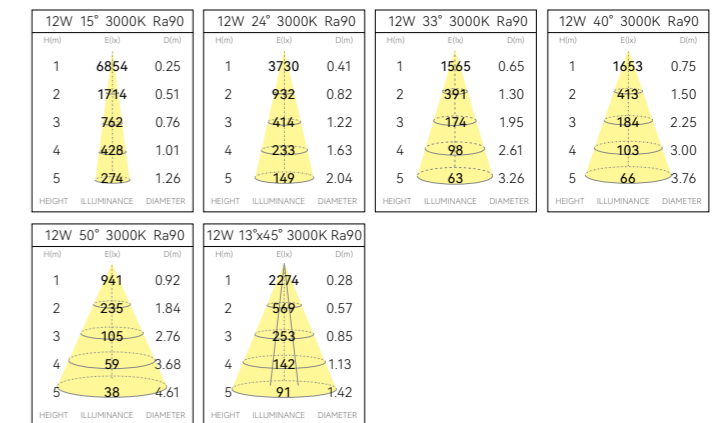

OPTICAL
15° / 24° / 33° / 40° / 50° / 13° x 45°

COLOUR(housing)
White

COLOUR(reflector)
Dark light

Extended configuration

COLOUR TEMPERATURE
4000K
5000K

CONTROL
DALI, PHASE, 1-10V

OPTICAL
60° (white reflector)

COLOUR(housing)
Black

COLOUR(reflector)
Specular, Black, White

Options on request

CONTROL
BLUETOOTH

Parameters

POWER	VF	CURRENT	CCT	LUMINOUS FLUX
12W	15V	700mA	2700K	558~689 lm
			3000K	654~813 lm

Test standards:
OSRAM LED, CRI 90, tolerance range of electrical and optical parameters: ±10%.

Light Distribution

Light effect and planning aid

Emphasis of objects or architectural elements. Wide-beam illumination of larger objects or spatial zones.

Mounting dimension