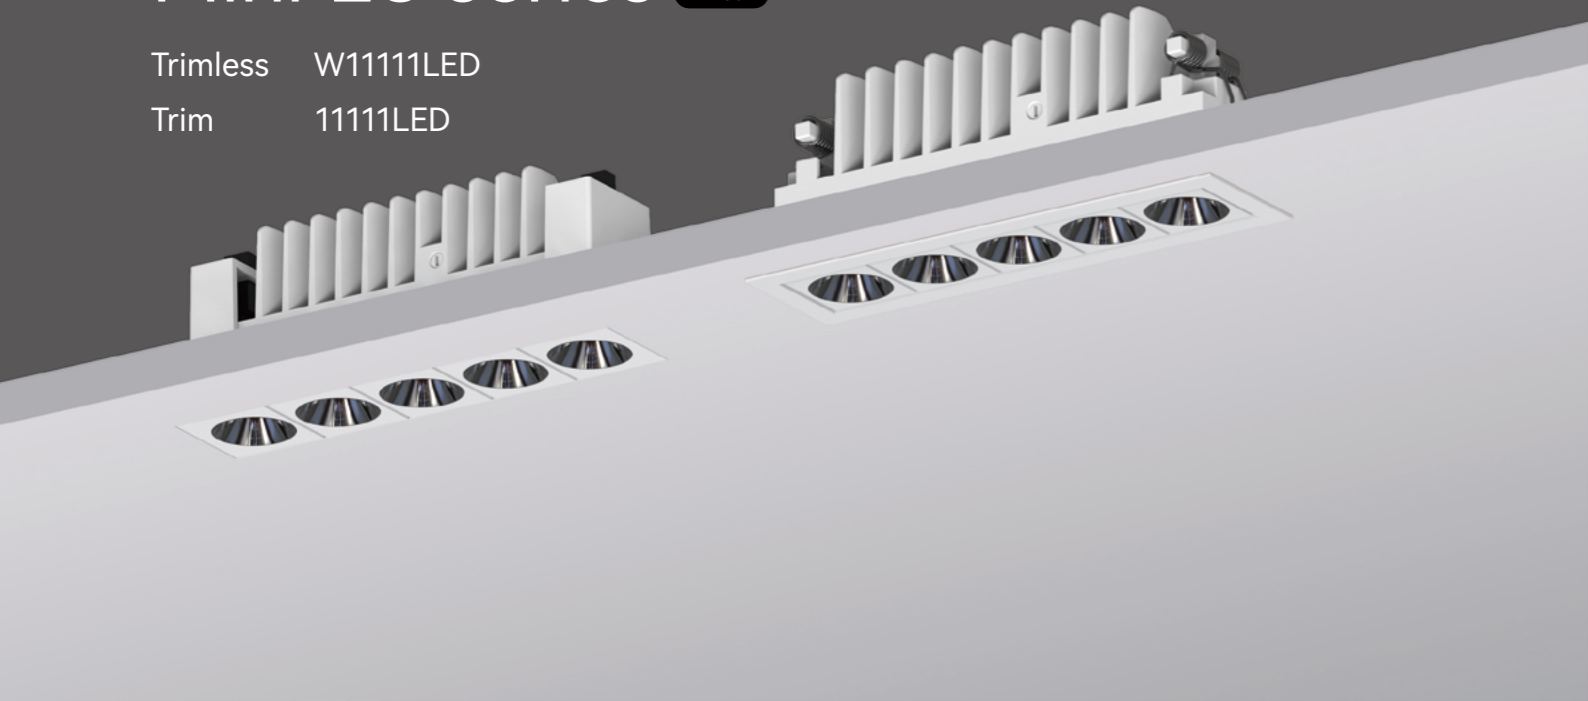

Mini LC series [← Back](#)

Trimless W11111LED
Trim 11111LED

Quickinfo

GENERAL
Recessed
IP20~IP44

LED
OSRAM
12W
2700K, 3000K, 4000K, 5000K
50000h@L80
CRI ≥ 90
SDCM: 5

OPTICAL
Direct illumination
Beam angle
15° / 24° / 33° / 40° / 50° / 60° / 13° x 45°
Optical accessories

ELECTRICAL
NON-DIM
PHASE
1-10V
DALI
BLUETOOTH

PHYSICAL
Aluminum

Description

Linear spotlight with five heads modelling design can help the space to add visual dynamic sense and personalization, thus improving the quality of the whole space.

OPTICAL
15° / 24° / 33° / 40° / 50° / 13° x 45°

COLOUR(housing)
White

COLOUR(reflector)
Dark light

Extended configuration

COLOUR TEMPERATURE
4000K
5000K

CONTROL
DALI, PHASE, 1-10V

OPTICAL
60° (white reflector)